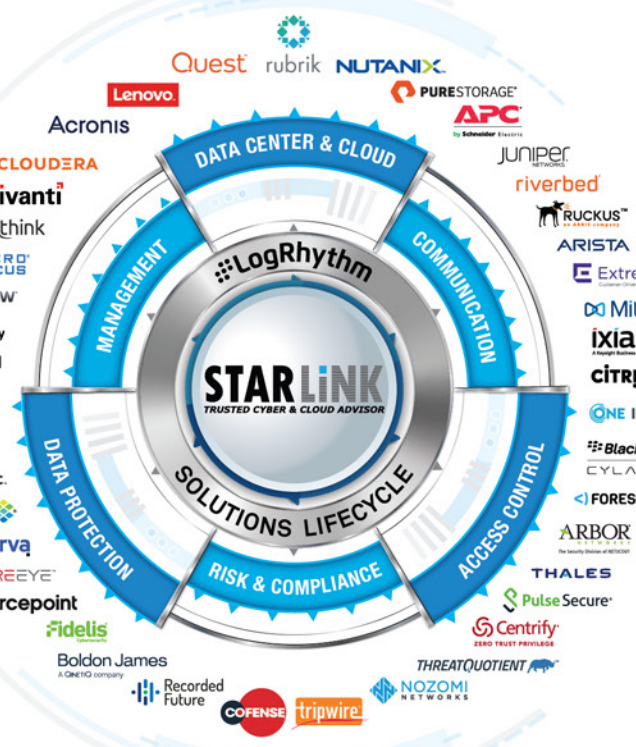

STARLINK SECURE WORKPLACE

REMOTE OFFICE - WAN / VPN Access

ENDPOINT - LOCAL ACCESS / USERS

SOC - SECURITY OPERATIONS CENTER

NETWORK

DATA CENTERS