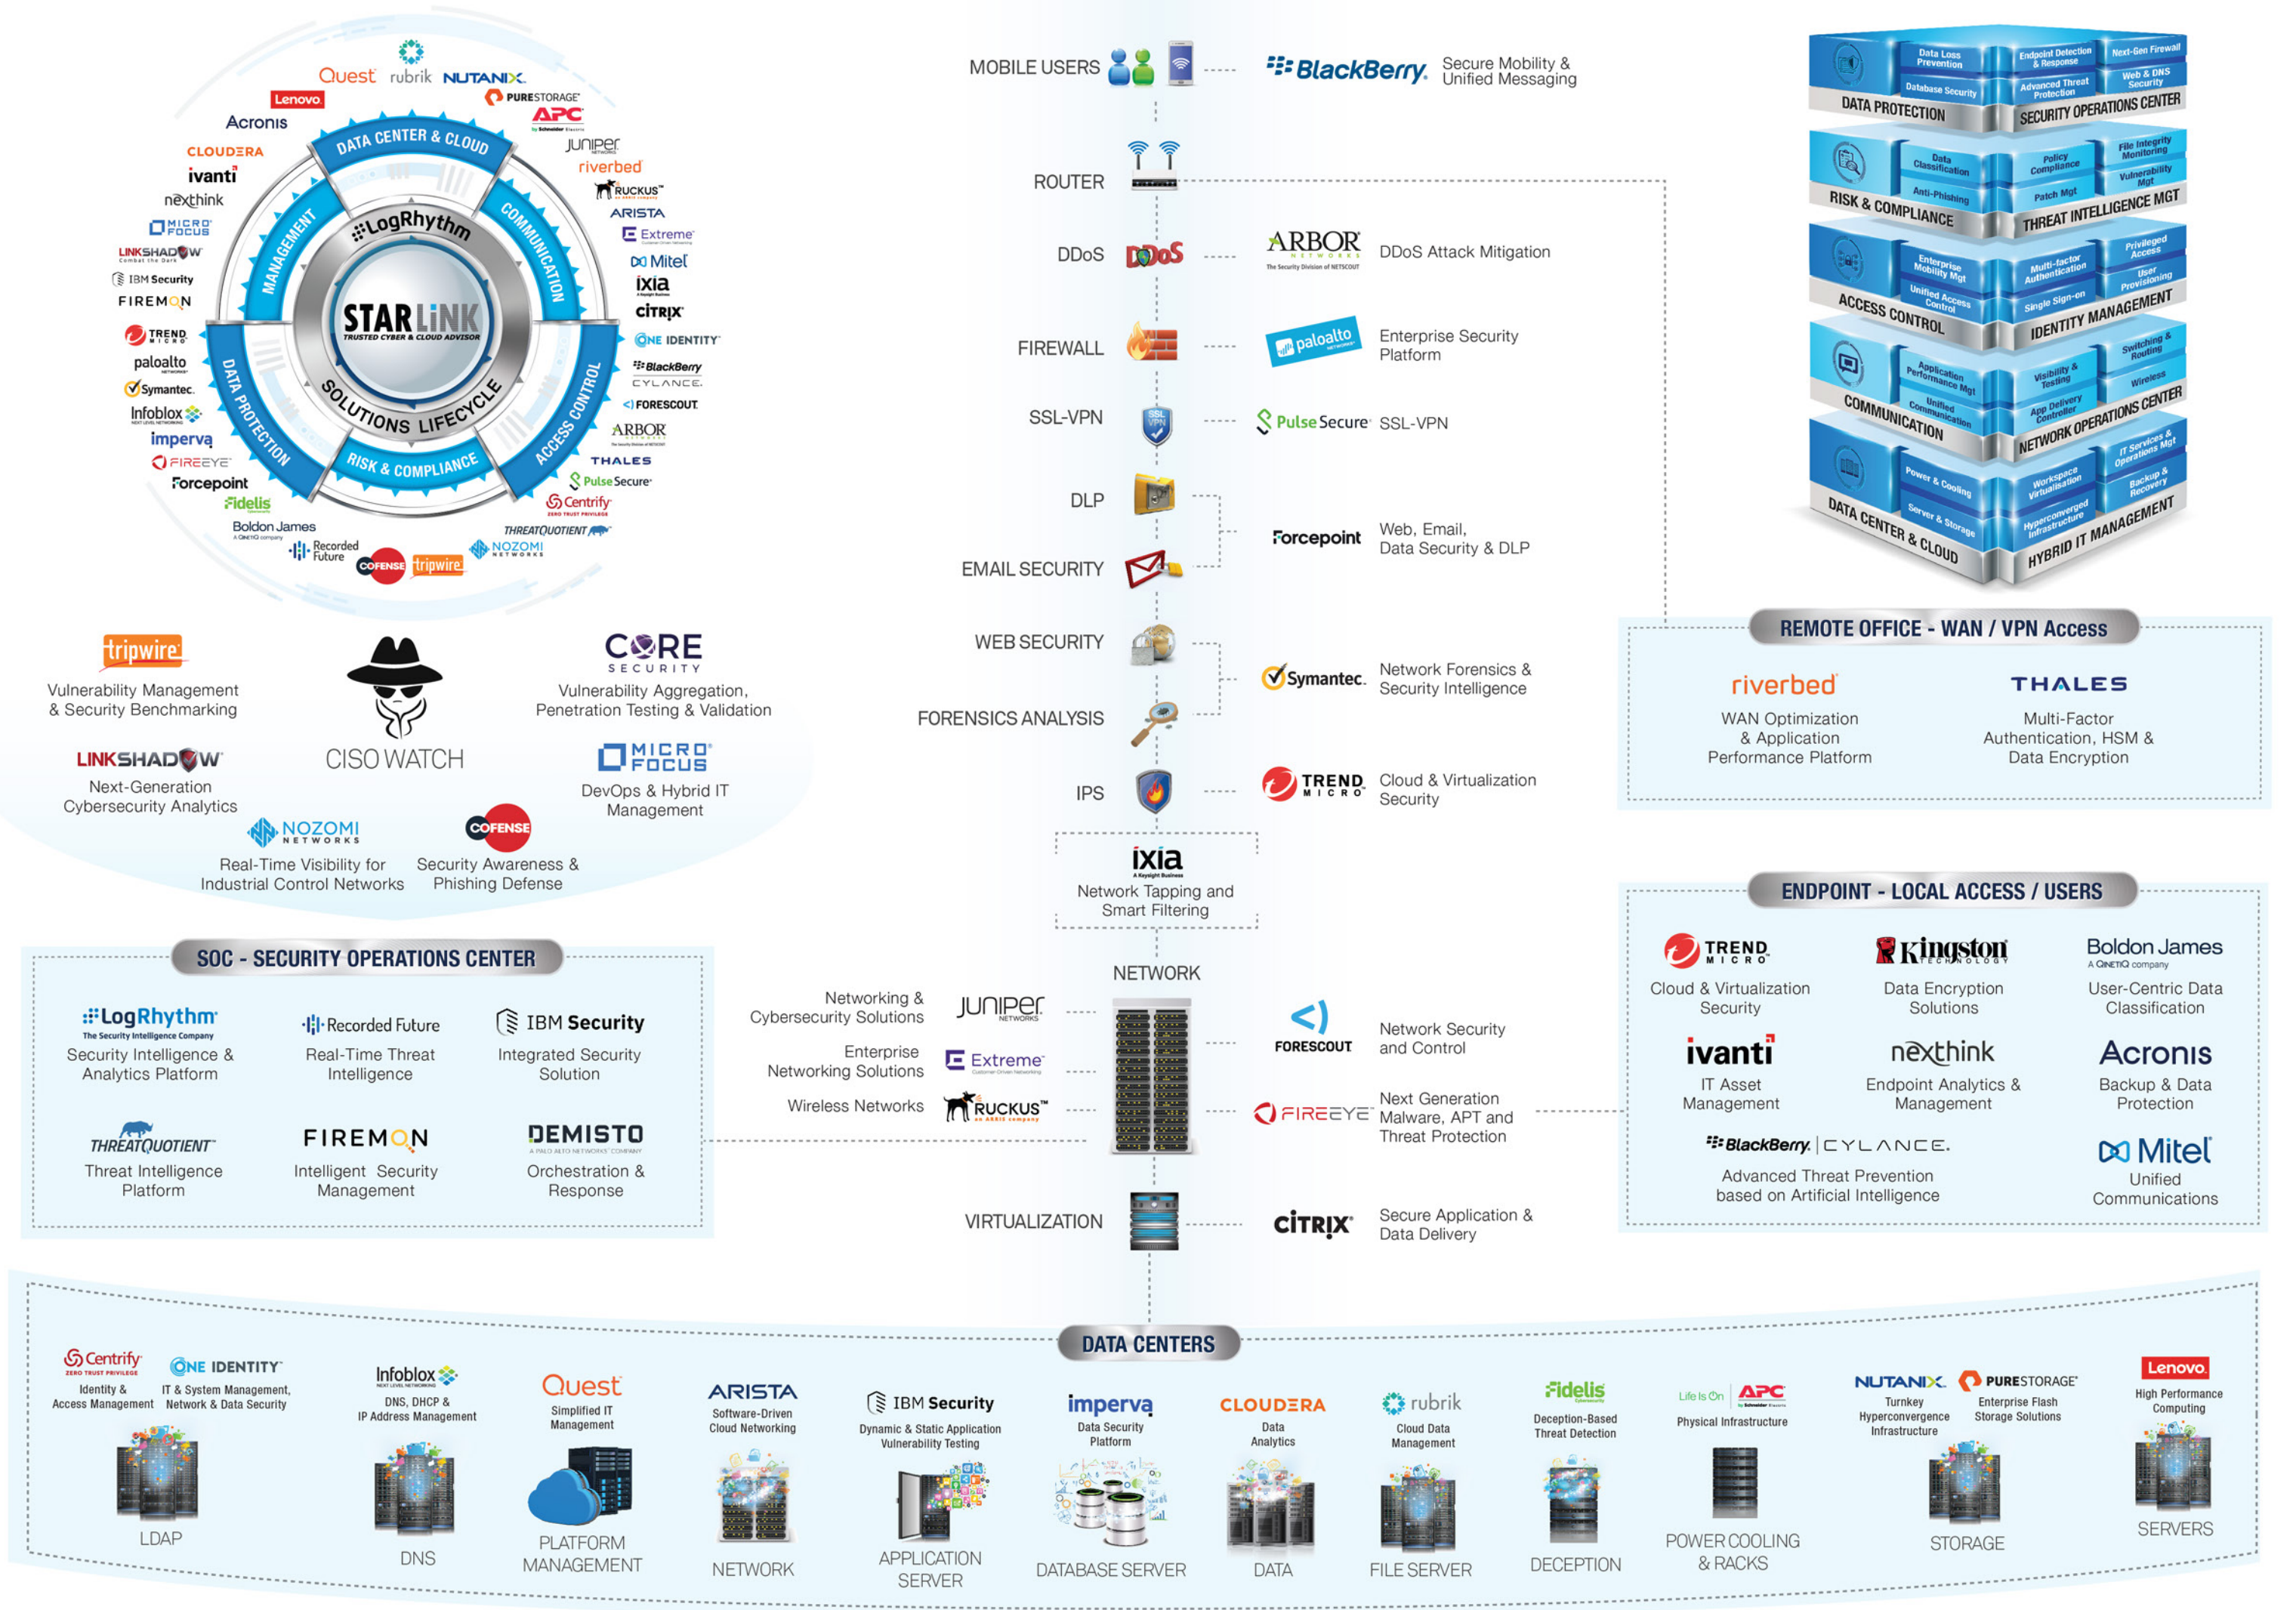

STARLINK SECURE WORKPLACE

REMOTE OFFICE - WAN / VPN Access

ENDPOINT - LOCAL ACCESS / USERS

SOC - SECURITY OPERATIONS CENTER

NETWORK

DATA CENTERS