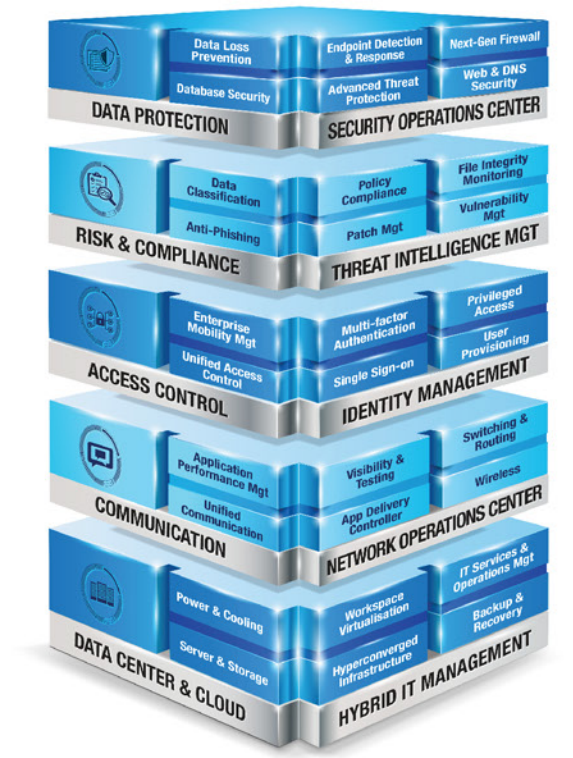

STARLINK SECURE WORKPLACE

REMOTE OFFICE - WAN / VPN Access

ENDPOINT - LOCAL ACCESS / USERS

SOC - SECURITY OPERATIONS CENTER

NETWORK

DATA CENTERS