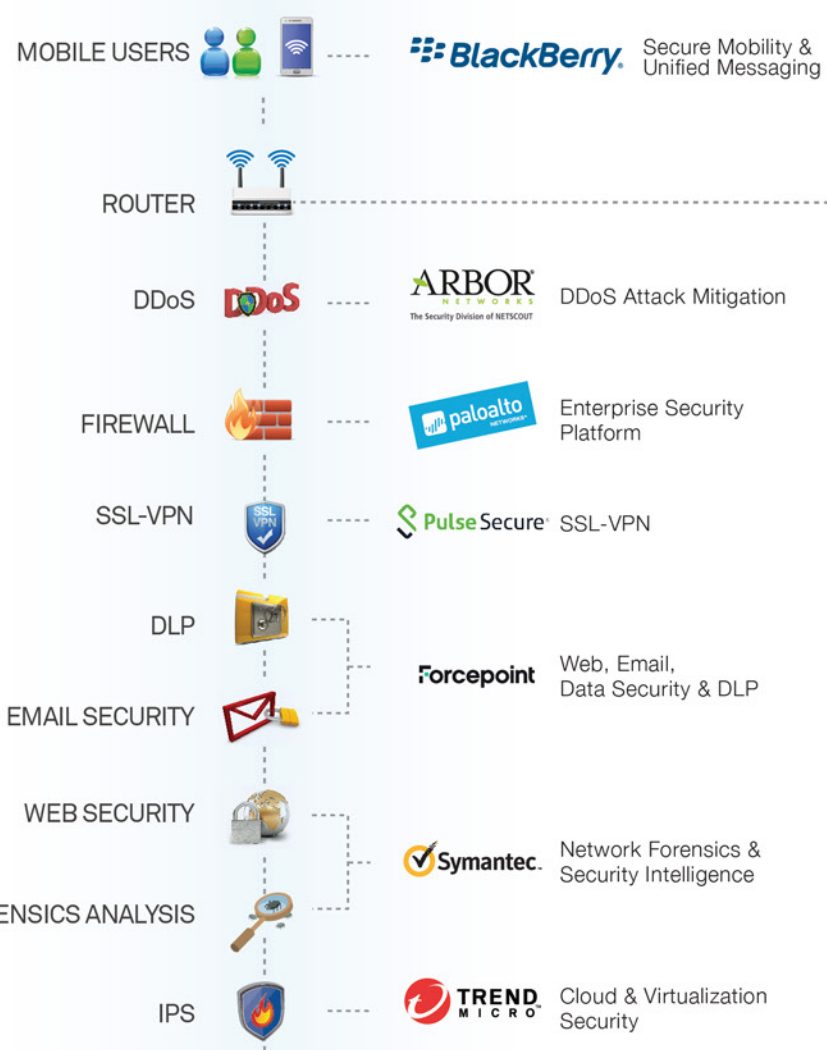

STARLINK SECURE WORKPLACE

REMOTE OFFICE - WAN / VPN Access

ENDPOINT - LOCAL ACCESS / USERS

SOC - SECURITY OPERATIONS CENTER

NETWORK

DATA CENTERS